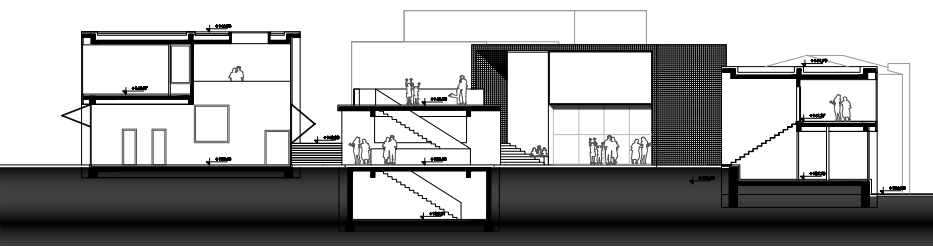

# MARKET AND CULTURAL CENTRE: COVA DA MOURA

SECTION GG'

S 1:200 PLAN +141.00

FAÇADE HH'

SECTION CC'