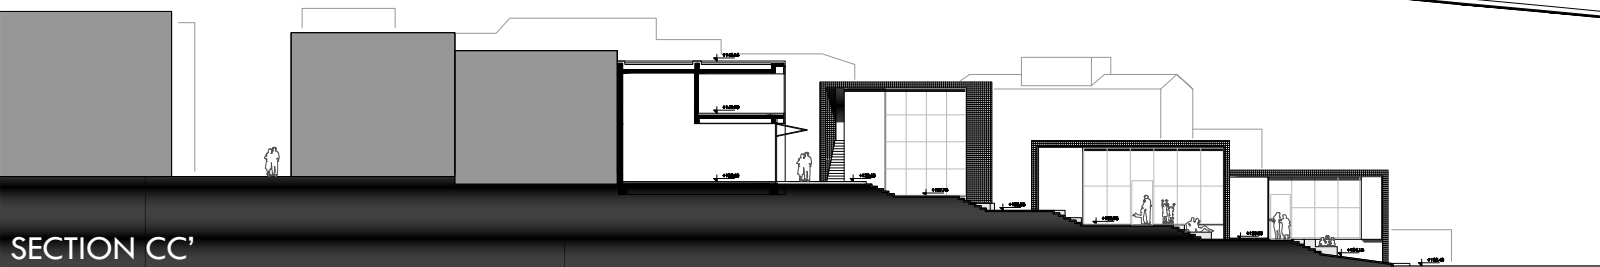

# MARKET AND CULTURAL CENTRE: COVA DA MOURA

SECTION GG'

S 1:200 PLAN +141.00

FAÇADE HH'

SECTION CC'