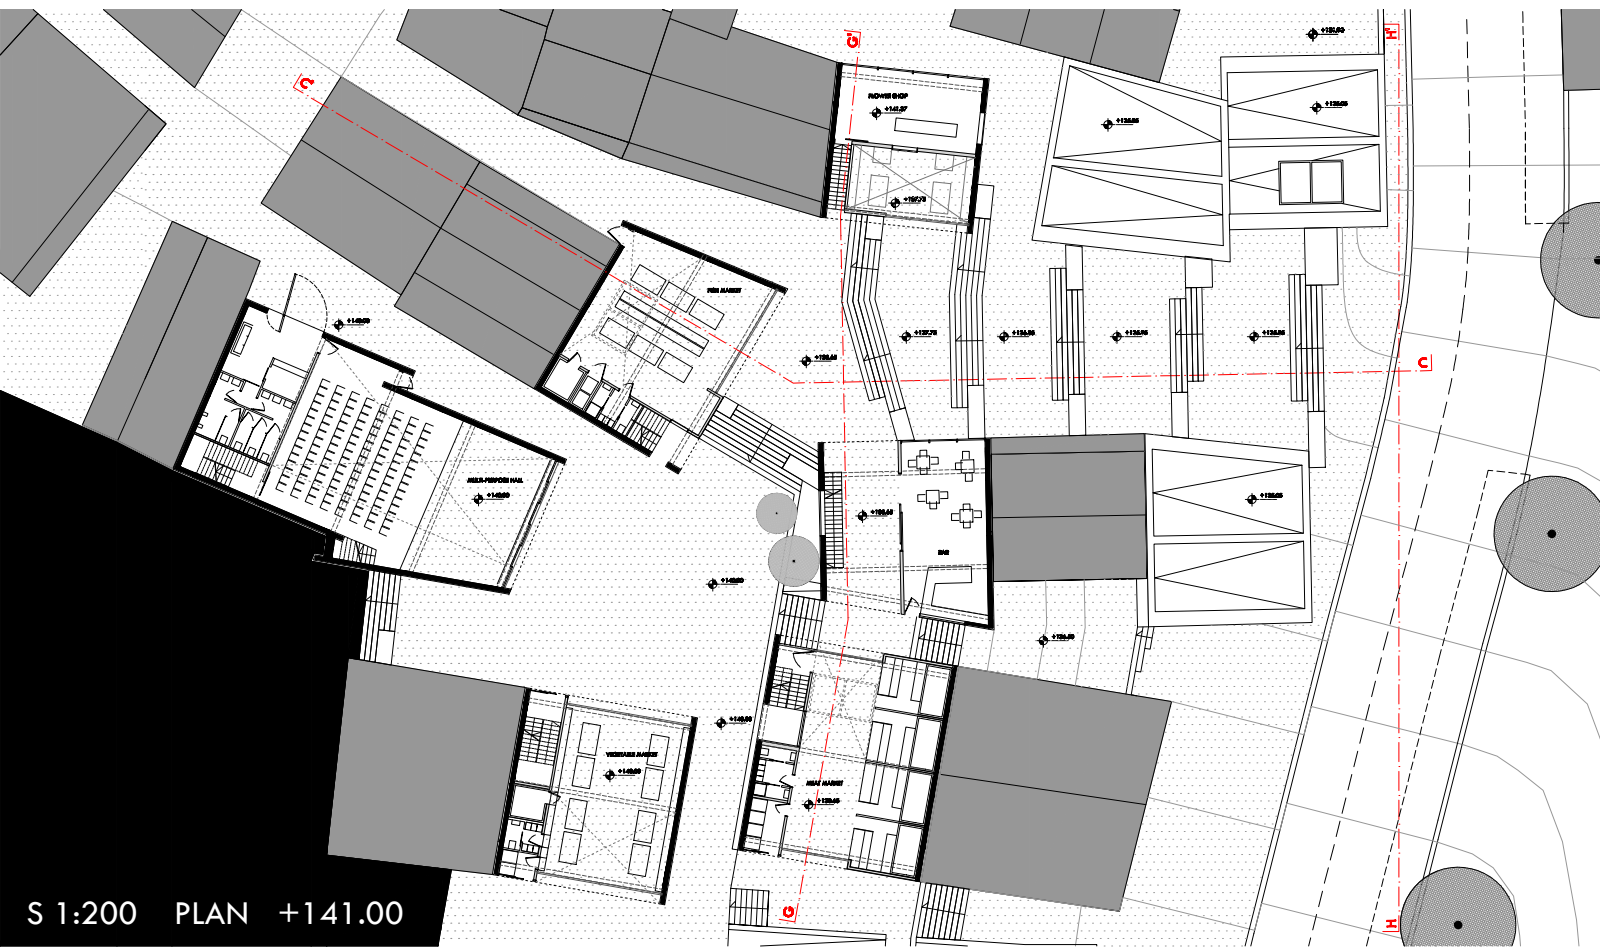

# MARKET AND CULTURAL CENTRE: COVA DA MOURA

SECTION GG'

S 1:200 PLAN +141.00

FAÇADE HH'

SECTION CC'