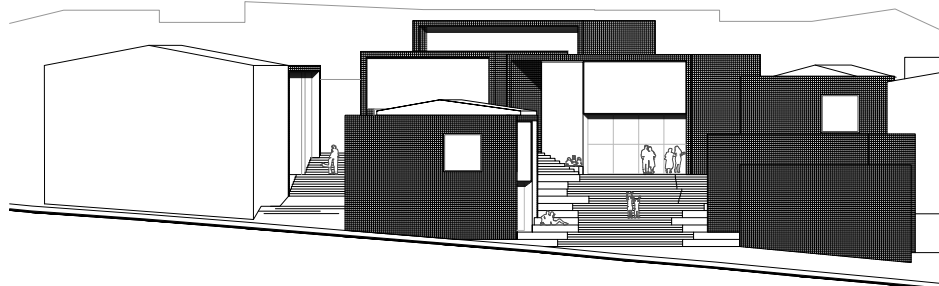

# MARKET AND CULTURAL CENTRE: COVA DA MOURA

SECTION GG'

S 1:200 PLAN +141.00

FAÇADE HH'

SECTION CC'